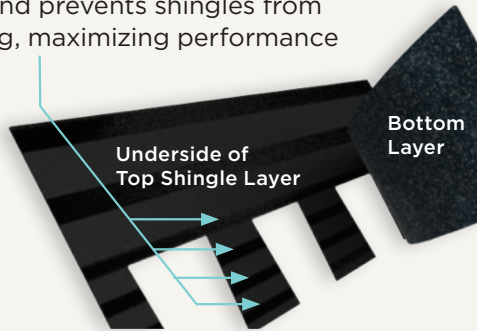

* See the Limited Warranty for coverage details.

Landmark, shown in
Weathered Wood

Forbes
HOME
BEST OF
2024

CertainTeed
Best Roofing Shingles

Innovative technologies available in all Landmark Shingles

Industry-leading Adhesion

QuadraBond[®]

Advanced Layering

- Industry leading four-point adhesion between layers
- Superior bond prevents shingles from delaminating, maximizing performance

Time-tested Performance

CertaSeal[®]

Uplift Protection

Contractors Install Correctly

NailTrak[®]

Fast, Accurate, Visible

- High-visibility nail lines help for an accurate installation
- Removes the guesswork for steep-slope applications

We strive for the highest possible content of recycled or bio-based materials in our roofing shingles.