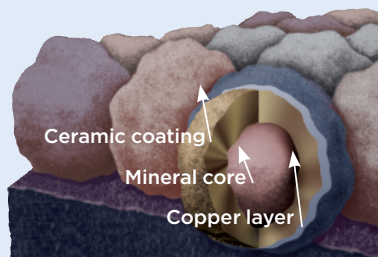

- Technology helps resist algae growth before it can take hold and spread
- Maintains curb appeal and looks beautiful for years to come

Granule with StreakFighter Technology

Diagram for illustrative purposes only.

Contractors Install Correctly

NailTrak[®]

Fast, Accurate, Visible

- High-visibility nail lines help for an accurate installation
- Removes the guesswork for steep-slope applications

We strive for the highest possible content of recycled or bio-based materials in our roofing shingles.